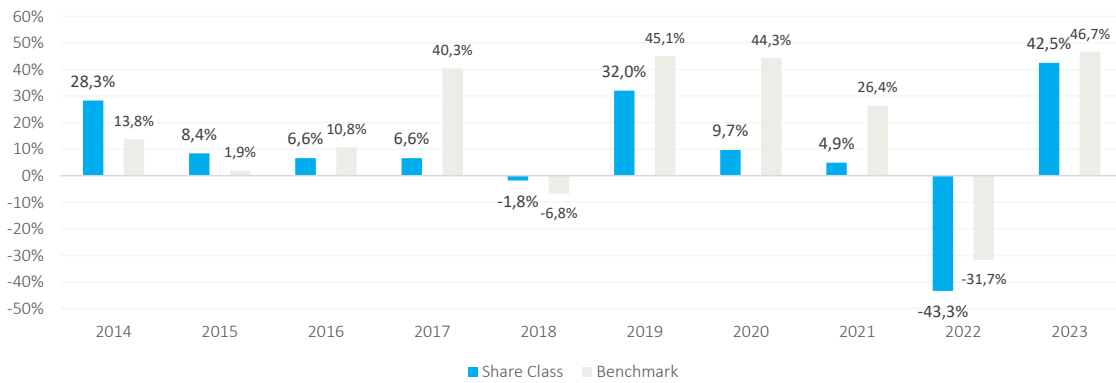

Past Performance

**BPI Global Investment Fund - BPI Technology Revolution - R Cap (EUR)**  
**ISIN: LU0678329573**

Past performance is not a reliable indicator of future performance. Markets could develop very differently in the future.

It can help you to assess how the fund has been managed in the past.

This chart shows the fund's performance as the percentage loss or gain per year over the last 10 years.

Performance is shown after deduction of ongoing charges. Any entry and exit charges are excluded from the calculation.

Puede ayudarle a evaluar cómo se ha gestionado el fondo en el pasado.

Este diagrama muestra la rentabilidad del fondo como pérdida o ganancia porcentual anual durante los últimos 10 años.

De la rentabilidad que se presenta se han deducido los gastos corrientes. Se excluyen del cálculo todos los gastos de entrada y salida.